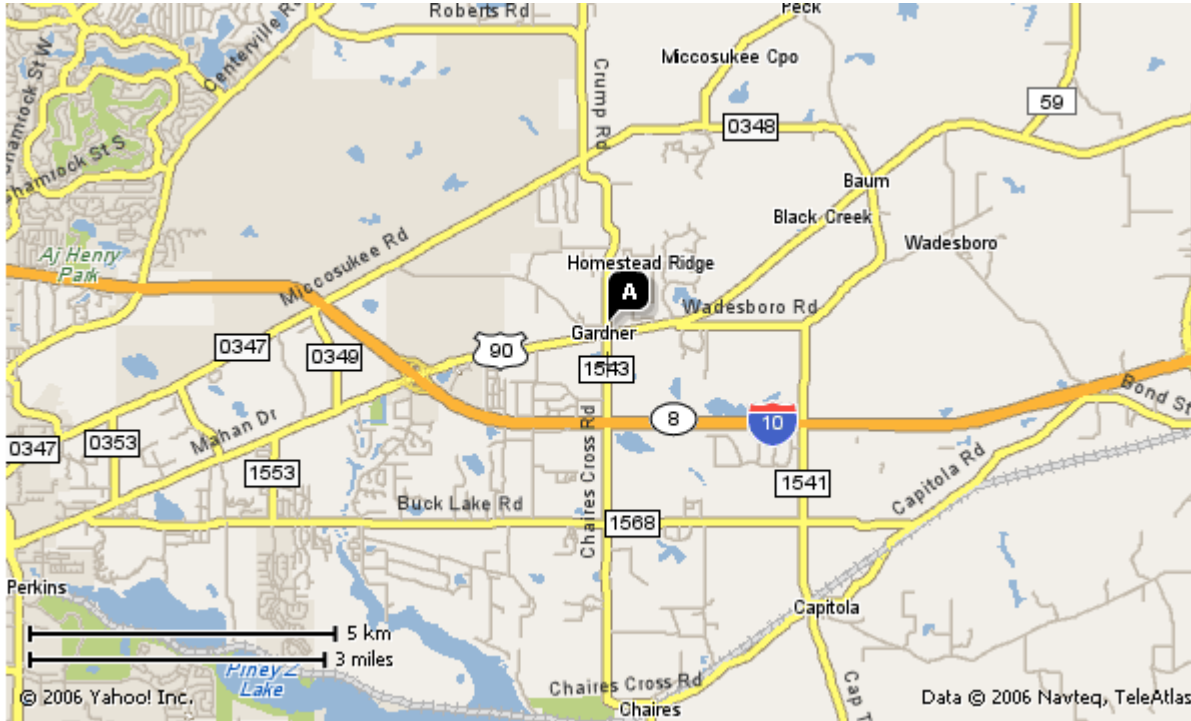

**A** Alis Strawberry Shakes and Farmers Market (850) 878-2319  
3031 crump rd tallahassee fl

---

When using any driving directions or map, it's a good idea to do a reality check and make sure the road still exists, watch out for construction, and follow all traffic safety precautions. This is only to be used as an aid in planning.